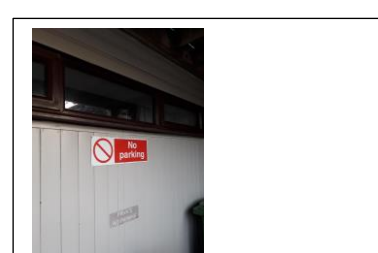

20. The Old boat house