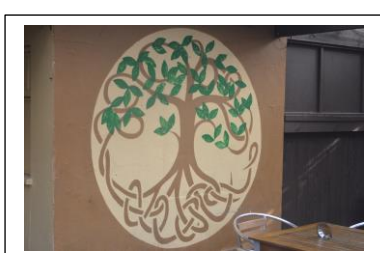

19. The Crown