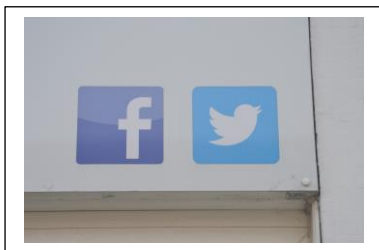

Photo Quiz

Sponsored by Westcliffe Gallery - £20 Prize

Can you guess where these photos were taken – all in Sheringham.

£1 entry

10. Wet Dog