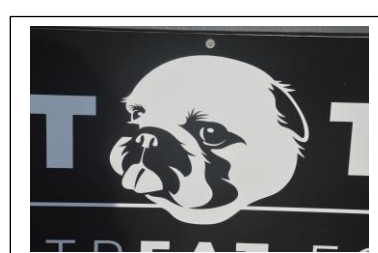

17. Ottendorf Green post box

18. Fat Ted's